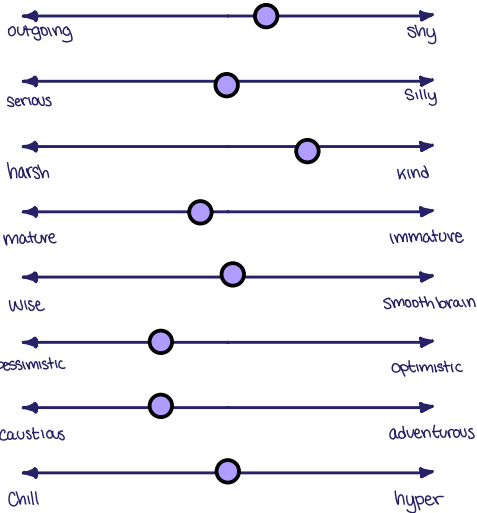

Personality!

My Favourites →

Food: Baked ziti	Drink: Water
Scent: Strawberry	Colour: Purple
City: New York	Animal: Cats
TV Show: The Owl House	Hobby: writing
Inspiration: _____	Flower: white tulip
Emoji:	Store/Shop: Peimark
Restaurant: Chillies	App: webtoon

Creators Recommendations!

you must...

LISTEN TO	WATCH THIS MOVIE
READ	The Mitchells vs the Machine
Challenger Deep	VIEW
EAT	FOLLOW
WATCH ON YT	DRINK
	Water

Tip: Filling this out in a different colour than the templates makes it stand out! (highlighter recommended!)

Get to know me!

Name: **Madeline**
Nickname: **Maddie mads**

Favourites!
Candys: **sweet fats**
Music Genre: **Pop**
Foods: **Baked ziti**
Subject: **creative writing**

Hobbies:
• **reading**
• **writing**

My Birthday!
July
28th

Likes:
• **books**
• **games**
• **writing**
• **thrift shops**

Dislikes:
• **rule ppl**
• **Haters**
• **Homophobes**
• **Hw**